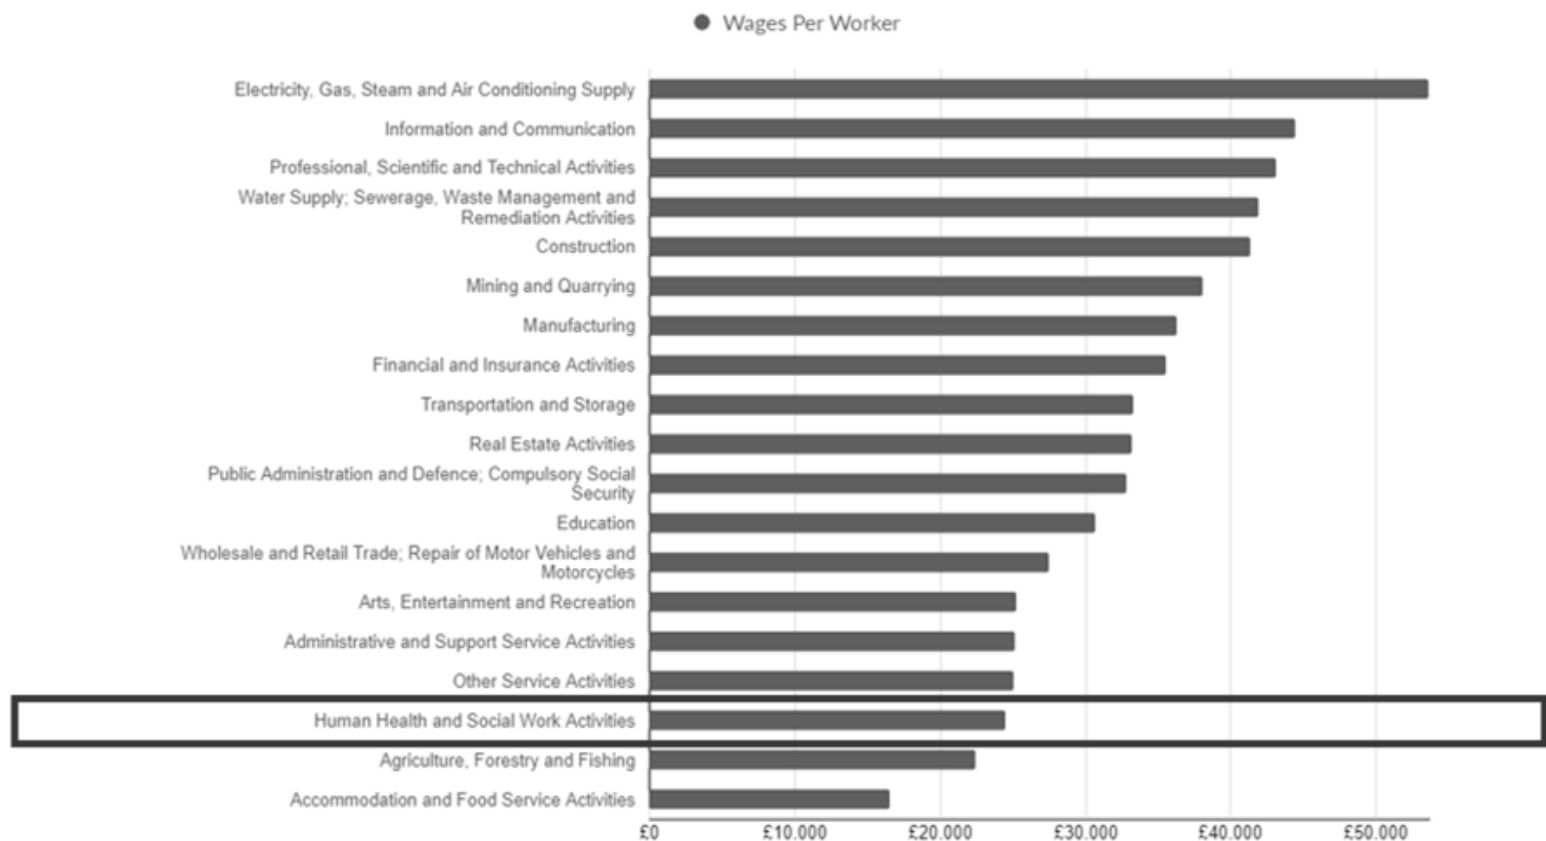

Oxfordshire's Employment Landscape - Wages per Worker

oxfordshirelep.com

Source: *Emsi-economicmodelling.co.uk (2021)*